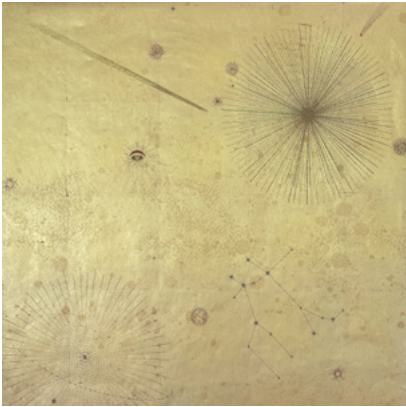

Calico

SUPERNOVA

Tear Sheet

Supernova is a journey through space and time

ASTRAL

COSMIC

INFINITY

PASSAGE

PEARL

PORTAL

STARGAZE

SUPERNAL

Supernova Cosmic

Suitable for residential and some commercial projects

COLOR
Cosmic

ITEM
7302

CONTENT
Dutch Metal Leaf

PANEL WIDTH
34" / 864 mm trimmed

PANEL HEIGHT
132" / 3353 mm standard
192" / 4877 mm extended

REPEAT
Non-repeating

STOCK
Made to order

LEAD TIME
4 weeks to print

MINIMUM
1 panel

PRICE
Available upon request